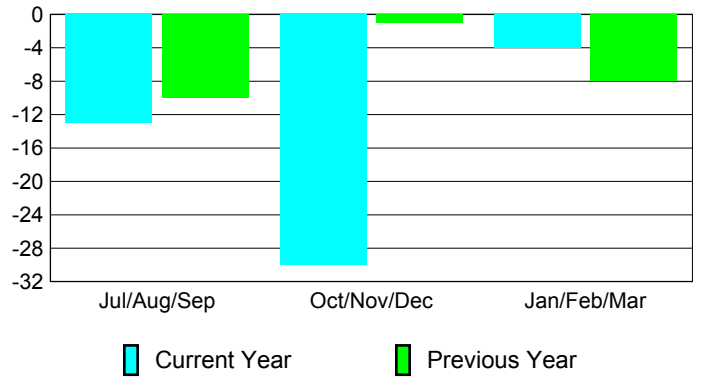

Comparison of Membership Gain/Loss

Current Year Compared to the Previous Year